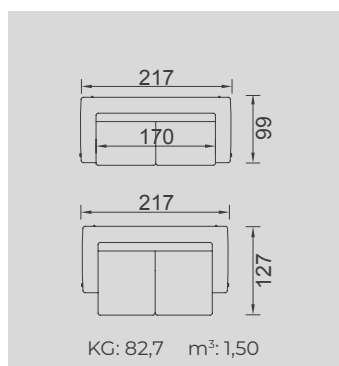

AMOUR

- Bed feature (Single Bed)
- Extended seats in depth (Single Bed)
- 35 density high-resilient seat foam
- Frame strengthened with ply-Wooden (10 year warranty compliance with European norms)
- Seating height 40 cm
- Sofa height 72 cm

Metal Leg
Color

RAL 9005
BLACK

CHROME

INOX

2.5 Sofa