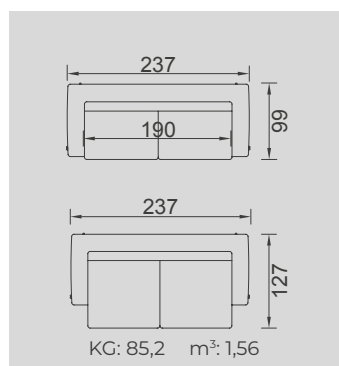

Metal Leg
Color

RAL 9005
BLACK

CHROME

INOX

3 Sofa