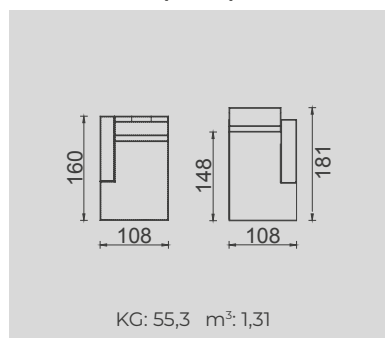

# CAVALLI

- Bed feature (DSS mechanism)
- Extended seats in depth (DSS mechanism)
- 35 density high-resilient seat foam
- HYPER sponge on the back
- Frame strengthened with ply-Wooden (10 year warranty compliance with European norms)
- Modular stucture provides unlimited options
- Seating height 42 cm
- Sofa height 85 cm

Arm Module (Left)

Arm Module (Right)

Corner Module

Inter Angled Module

Inter Module

Pouf

Angled Module (Left)

Angled Module (Right)

1.5 Sofa

Relaxing Module (Left)

Relaxing Module (Right)

Nice Armchair

OPTION 1

KG: 87,4 m<sup>3</sup>: 1,60

OPTION 2

KG: 120,6 m<sup>3</sup>: 2,25

OPTION 3

KG: 153,8 m<sup>3</sup>: 2,90

OPTION 4

KG: 127,4 m<sup>3</sup>: 2,49

OPTION 5

KG: 112,8 m<sup>3</sup>: 2,41

OPTION 6

KG: 119,6 m<sup>3</sup>: 2,65