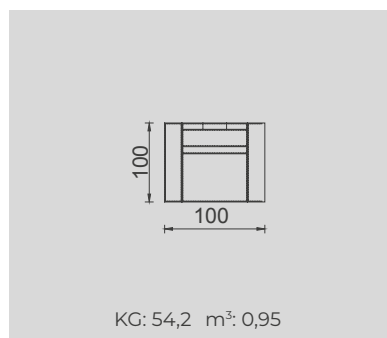

# CAVALLI

- Bed feature (DSS mechanism)
- Extended seats in depth (DSS mechanism)
- 35 density high-resilient seat foam
- HYPER sponge on the back
- Frame strengthened with ply-Wooden (10 year warranty compliance with European norms)
- Modular stucture provides unlimited options
- Seating height 42 cm
- Sofa height 85 cm

Arm Module (Left)

Arm Module (Right)

Corner Module

Inter Angled Module

Inter Module

Pouf

Angled Module (Left)

Angled Module (Right)

1.5 Sofa

Relaxing Module (Left)

Relaxing Module (Right)

Nice Armchair

OPTION 1

KG: 87,4 m<sup>3</sup>: 1,60

OPTION 2

KG: 120,6 m<sup>3</sup>: 2,25