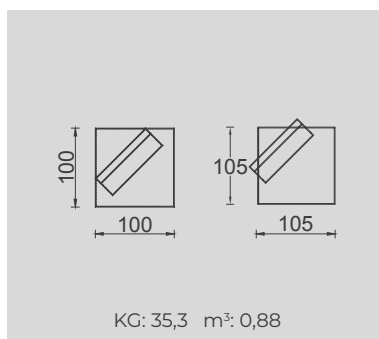

Corner Module