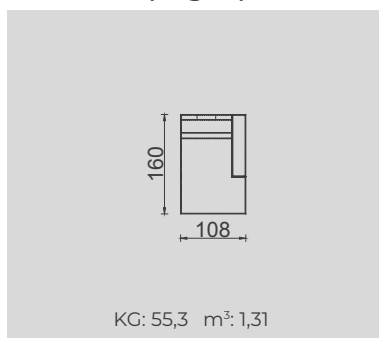

# CAVALLI

- Bed feature (DSS mechanism)
- Extended seats in depth (DSS mechanism)
- 35 density high-resilient seat foam
- HYPER sponge on the back
- Frame strengthened with ply-Wooden (10 year warranty compliance with European norms)
- Modular stucture provides unlimited options
- Seating height 42 cm
- Sofa height 85 cm

Arm Module (Left)

Arm Module (Right)

Corner Module

Inter Angled Module

Inter Module

Pouf

Angled Module (Left)

Angled Module (Right)

1.5 Sofa

Relaxing Module (Left)

Relaxing Module (Right)

Nice Armchair

OPTION 1

KG: 87,4 m<sup>3</sup>: 1,60

OPTION 2

KG: 120,6 m<sup>3</sup>: 2,25