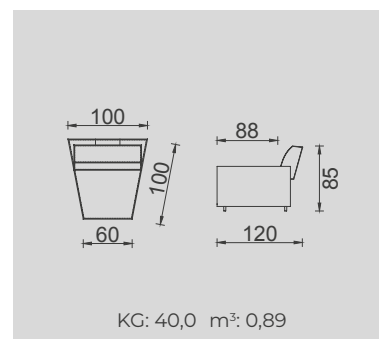

# CAVALLI

- Bed feature (DSS mechanism)
- Extended seats in depth (DSS mechanism)
- 35 density high-resilient seat foam
- HYPER sponge on the back
- Frame strengthened with ply-Wooden (10 year warranty compliance with European norms)
- Modular stucture provides unlimited options
- Seating height 42 cm
- Sofa height 85 cm

Arm Module (Left)

Arm Module (Right)

Corner Module

Inter Angled Module

Inter Module

Pouf

Angled Module (Left)

Angled Module (Right)

1.5 Sofa

Relaxing Module (Left)

Relaxing Module (Right)

Nice Armchair

OPTION 1

KG: 87,4 m<sup>3</sup>: 1,60

OPTION 2

KG: 120,6 m<sup>3</sup>: 2,25

OPTION 3

KG: 153,8 m<sup>3</sup>: 2,90

OPTION 4

KG: 127,4 m<sup>3</sup>: 2,49

OPTION 5

KG: 112,8 m<sup>3</sup>: 2,41

OPTION 6

KG: 119,6 m<sup>3</sup>: 2,65