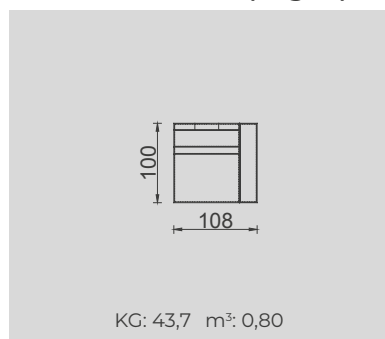

Arm Module (Right)