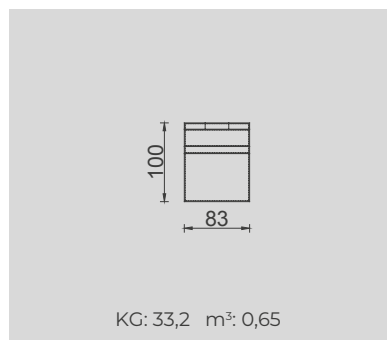

# CAVALLI

- Bed feature (DSS mechanism)
- Extended seats in depth (DSS mechanism)
- 35 density high-resilient seat foam
- HYPER sponge on the back
- Frame strengthened with ply-Wooden (10 year warranty compliance with European norms)
- Modular stucture provides unlimited options
- Seating height 42 cm
- Sofa height 85 cm

Arm Module (Left)

Arm Module (Right)

Corner Module

Inter Angled Module

Inter Module

Pouf

Angled Module (Left)

Angled Module (Right)

1.5 Sofa

Relaxing Module (Left)

Relaxing Module (Right)

Nice Armchair

OPTION 1

KG: 87,4 m<sup>3</sup>: 1,60

OPTION 2

KG: 120,6 m<sup>3</sup>: 2,25