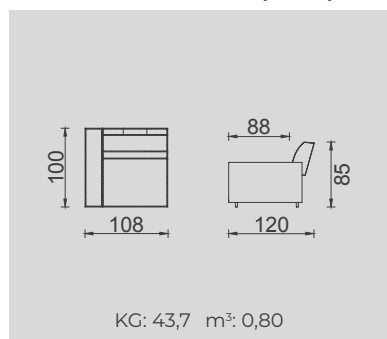

# CAVALLI

- Bed feature (DSS mechanism)
- Extended seats in depth (DSS mechanism)
- 35 density high-resilient seat foam
- HYPER sponge on the back
- Frame strengthened with ply-Wooden (10 year warranty compliance with European norms)
- Modular stucture provides unlimited options
- Seating height 42 cm
- Sofa height 85 cm

Arm Module (Left)

Arm Module (Right)

Corner Module

Inter Angled Module

Inter Module

Pouf

Angled Module (Left)

Angled Module (Right)