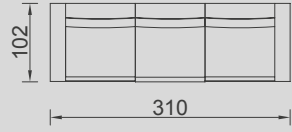

Pouf	Relaxing Module (Long Arm) (Left)	Relaxing Module (Long Arm) (Right)	Relaxing Module (Short Arm) (Left)	Relaxing Module (Short Arm) (Right)
KG: 17,0   m <sup>3</sup> : 0,30	KG: 63,0   m <sup>3</sup> : 1,49	KG: 63,0   m <sup>3</sup> : 1,49	KG: 53,0   m <sup>3</sup> : 1,49	KG: 53,0   m <sup>3</sup> : 1,49

## Capella Armchair (Quilted)

KG: 22,0   m<sup>3</sup>: 0,63

OPTION 1

KG: 80,0 m<sup>3</sup>: 1,54

OPTION 2

KG: 107,0 m<sup>3</sup>: 2,24

OPTION 3

KG: 130,0 m<sup>3</sup>: 2,96