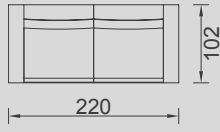

OPTION 1

KG: 80,0 m³: 1,54

OPTION 2

KG: 107,0 m³: 2,24

KG: 130,0 m³: 2,96

KG: 130,0 m³: 2,96

KG: 160,0 m³: 3,08

KG: 214,0 m³: 4,48

KG: 181,0 m³: 3,79

KG: 147,0 m³: 3,26

KG: 174,0 m³: 3,89

KG: 147,0 m³: 3,19

KG: 147,0 m³: 3,19

KG: 120,0 m³: 2,49

KG: 228,0 m³: 5,29

KG: 268,0 m³: 6,24

KG: 120,0 m³: 2,96

KG: 120,0 m³: 2,96