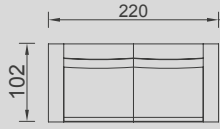

Pouf	Relaxing Module (Long Arm) (Left)	Relaxing Module (Long Arm) (Right)	Relaxing Module (Short Arm) (Left)	Relaxing Module (Short Arm) (Right)
KG: 17,0   m <sup>3</sup> : 0,30	KG: 63,0   m <sup>3</sup> : 1,49	KG: 63,0   m <sup>3</sup> : 1,49	KG: 53,0   m <sup>3</sup> : 1,49	KG: 53,0   m <sup>3</sup> : 1,49

## Capella Armchair (Quilted)

KG: 22,0   m<sup>3</sup>: 0,63

OPTION 1

KG: 80,0 m<sup>3</sup>: 1,54

OPTION 2

KG: 107,0 m<sup>3</sup>: 2,24

OPTION 3

KG: 130,0 m<sup>3</sup>: 2,96

OPTION 4

KG: 130,0 m<sup>3</sup>: 2,96

OPTION 5

KG: 160,0 m<sup>3</sup>: 3,08

OPTION 6

KG: 214,0 m<sup>3</sup>: 4,48

OPTION 7

KG: 181,0 m<sup>3</sup>: 3,79