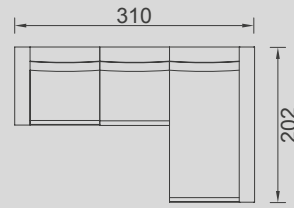

Inter Module	Arm Module (Left)	Arm Module (Right)	1.5 Sofa	Corner Module
KG: 27,0   m <sup>3</sup> : 0,70	KG: 40,0   m <sup>3</sup> : 0,77	KG: 40,0   m <sup>3</sup> : 0,77	KG: 53,0   m <sup>3</sup> : 0,84	KG: 40,0   m <sup>3</sup> : 0,95

Pouf	Relaxing Module (Long Arm) (Left)	Relaxing Module (Long Arm) (Right)	Relaxing Module (Short Arm) (Left)	Relaxing Module (Short Arm) (Right)
KG: 17,0   m <sup>3</sup> : 0,30	KG: 63,0   m <sup>3</sup> : 1,49	KG: 63,0   m <sup>3</sup> : 1,49	KG: 53,0   m <sup>3</sup> : 1,49	KG: 53,0   m <sup>3</sup> : 1,49

## Capella Armchair (Quilted)

KG: 22,0   m<sup>3</sup>: 0,63

OPTION 1

KG: 80,0 m<sup>3</sup>: 1,54

OPTION 2

KG: 107,0 m<sup>3</sup>: 2,24

OPTION 3

KG: 130,0 m<sup>3</sup>: 2,96