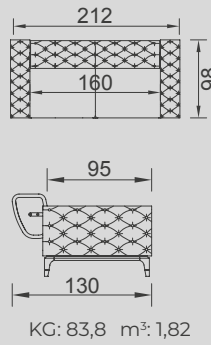

2 Sofa

Efes Armchair

Lord Armchair