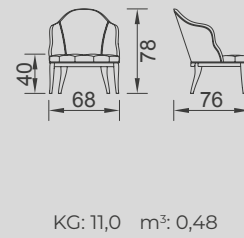

FLORANSA

- Bed feature (CSS Mechanism)
- Extended seats in depth (CSS Mechanism)
- 35 density high-resilient seat foam
- Frame strengthened with ply-Wooden (10 year warranty compliance with European norms)
- Seating height 41 cm
- Sofa height 78 cm

Lord Armchair