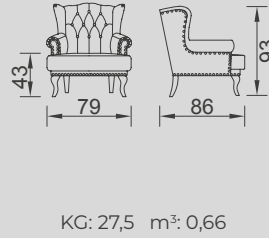

FLORANSA

- Bed feature (CSS Mechanism)
- Extended seats in depth (CSS Mechanism)
- 35 density high-resilient seat foam
- Frame strengthened with ply-Wooden (10 year warranty compliance with European norms)
- Seating height 41 cm
- Sofa height 78 cm

Lord Armchair