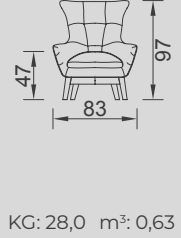

FLORANSA

- Bed feature (CSS Mechanism)
- Extended seats in depth (CSS Mechanism)
- 35 density high-resilient seat foam
- Frame strengthened with ply-Wooden (10 year warranty compliance with European norms)
- Seating height 41 cm
- Sofa height 78 cm

Lord Armchair