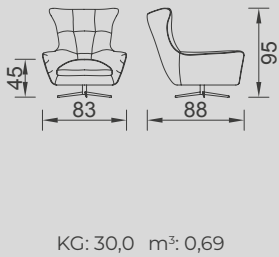

FLORANSA

- Bed feature (CSS Mechanism)
- Extended seats in depth (CSS Mechanism)
- 35 density high-resilient seat foam
- Frame strengthened with ply-Wooden (10 year warranty compliance with European norms)
- Seating height 41 cm
- Sofa height 78 cm

Lord Armchair