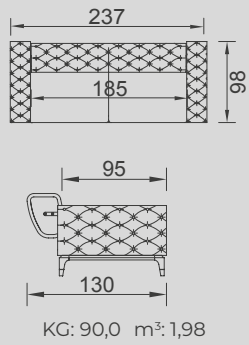

3 Sofa

Maserati Armchair (Metal)