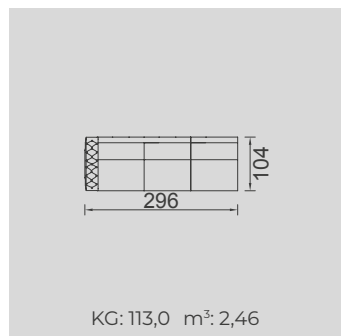

Long Arm Module (Left)