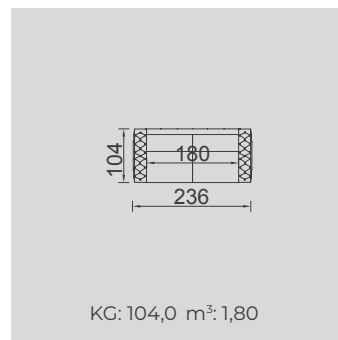

GALLARDO

- Bed feature (DSS mechanism)
- Extended seats in depth (DSS mechanism)
- 35 density high-resilient seat foam
- Frame strengthened with ply-wood (10 year warranty compliance with European norms)
- Seating height 40 cm
- Sofa height 85 cm

Arm Module (Left)

Arm Module (Right)

Inter Module

Corner Module

Relaxing Module (Right)

Relaxing Module (Left)

4 Sofa

3 Sofa