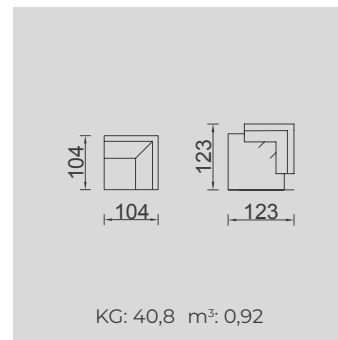

GALLARDO

- Bed feature (DSS mechanism)
- Extended seats in depth (DSS mechanism)
- 35 density high-resilient seat foam
- Frame strengthened with ply-wood (10 year warranty compliance with European norms)
- Seating height 40 cm
- Sofa height 85 cm

Arm Module (Left)

Arm Module (Right)

Inter Module

Corner Module

Relaxing Module (Right)

Relaxing Module (Left)

4 Sofa

3 Sofa