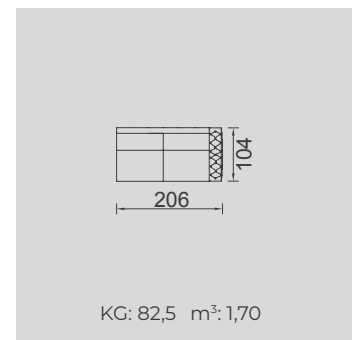

3 Seater Arm Module (Right)

Capella Armchair (Quilted)