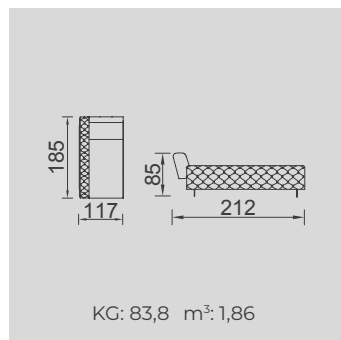

GALLARDO

- Bed feature (DSS mechanism)
- Extended seats in depth (DSS mechanism)
- 35 density high-resilient seat foam
- Frame strengthened with ply-wood (10 year warranty compliance with European norms)
- Seating height 40 cm
- Sofa height 85 cm

Arm Module (Left)

Arm Module (Right)

Inter Module

Corner Module

Relaxing Module (Right)

Relaxing Module (Left)

4 Sofa

3 Sofa