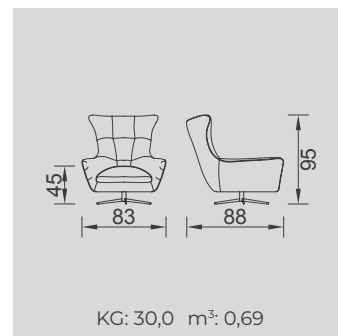

GALLARDO

- Bed feature (DSS mechanism)
- Extended seats in depth (DSS mechanism)
- 35 density high-resilient seat foam
- Frame strengthened with ply-wood (10 year warranty compliance with European norms)
- Seating height 40 cm
- Sofa height 85 cm

Arm Module (Left)

Arm Module (Right)

Inter Module

Corner Module

Relaxing Module (Right)

Relaxing Module (Left)

4 Sofa

3 Sofa

3 Seater Arm Module (Left)

3 Seater Arm Module (Right)

Long Arm Module (Left)

Long Arm Module (Right)

Polo Plus Armchair

Maserati Armchair (Metal)

Capella Armchair (Quilted)