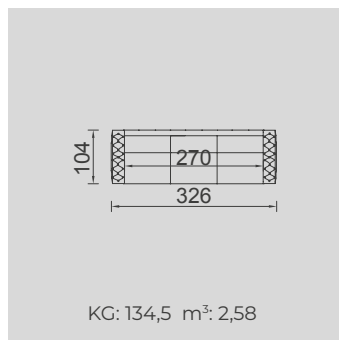

GALLARDO

- Bed feature (DSS mechanism)
- Extended seats in depth (DSS mechanism)
- 35 density high-resilient seat foam
- Frame strengthened with ply-wood (10 year warranty compliance with European norms)
- Seating height 40 cm
- Sofa height 85 cm

Arm Module (Left)

Arm Module (Right)

Inter Module

Corner Module

Relaxing Module (Right)

Relaxing Module (Left)

4 Sofa

3 Sofa