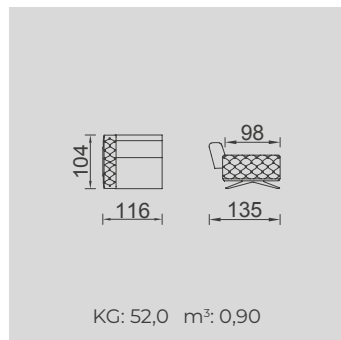

GALLARDO

- Bed feature (DSS mechanism)
- Extended seats in depth (DSS mechanism)
- 35 density high-resilient seat foam
- Frame strengthened with ply-wood (10 year warranty compliance with European norms)
- Seating height 40 cm
- Sofa height 85 cm

Arm Module (Left)

Arm Module (Right)

Inter Module

Corner Module

Relaxing Module (Right)

Relaxing Module (Left)

4 Sofa

3 Sofa