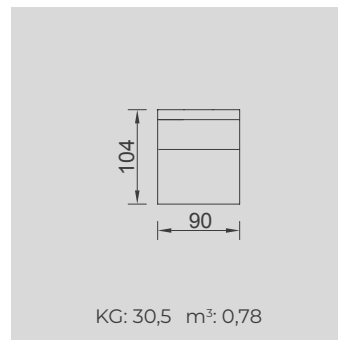

GALLARDO

- Bed feature (DSS mechanism)
- Extended seats in depth (DSS mechanism)
- 35 density high-resilient seat foam
- Frame strengthened with ply-wood (10 year warranty compliance with European norms)
- Seating height 40 cm
- Sofa height 85 cm

Arm Module (Left)

Arm Module (Right)

Inter Module

Corner Module

Relaxing Module (Right)

Relaxing Module (Left)

4 Sofa

3 Sofa