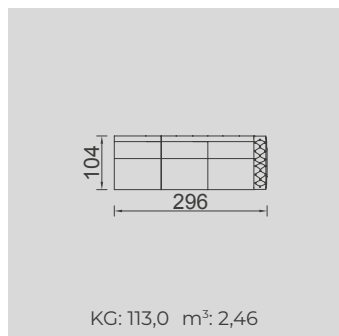

Long Arm Module (Right)