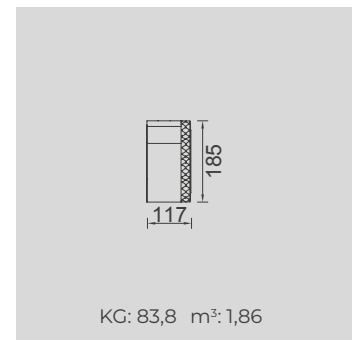

GALLARDO

- Bed feature (DSS mechanism)
- Extended seats in depth (DSS mechanism)
- 35 density high-resilient seat foam
- Frame strengthened with ply-wood (10 year warranty compliance with European norms)
- Seating height 40 cm
- Sofa height 85 cm

Arm Module (Left)

Arm Module (Right)

Inter Module

Corner Module

Relaxing Module (Right)

Relaxing Module (Left)

4 Sofa

3 Sofa