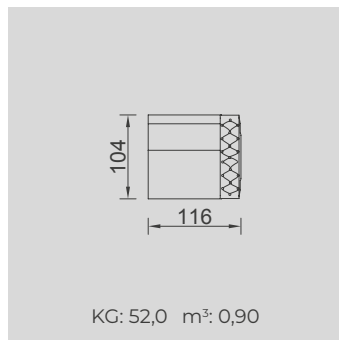

GALLARDO

- Bed feature (DSS mechanism)
- Extended seats in depth (DSS mechanism)
- 35 density high-resilient seat foam
- Frame strengthened with ply-wood (10 year warranty compliance with European norms)
- Seating height 40 cm
- Sofa height 85 cm

Arm Module (Left)

Arm Module (Right)

Inter Module

Corner Module

Relaxing Module (Right)

Relaxing Module (Left)

4 Sofa

3 Sofa