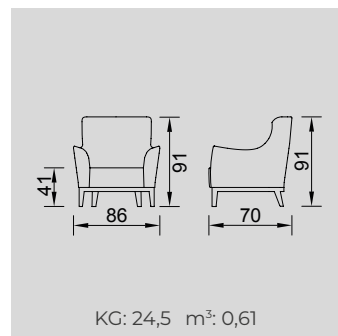

GALLARDO

- Bed feature (DSS mechanism)
- Extended seats in depth (DSS mechanism)
- 35 density high-resilient seat foam
- Frame strengthened with ply-wood (10 year warranty compliance with European norms)
- Seating height 40 cm
- Sofa height 85 cm

Arm Module (Left)

Arm Module (Right)

Inter Module

Corner Module

Relaxing Module (Right)

Relaxing Module (Left)

4 Sofa

3 Sofa

3 Seater Arm Module (Left)

3 Seater Arm Module (Right)

Long Arm Module (Left)

Long Arm Module (Right)

Polo Plus Armchair

Maserati Armchair (Metal)

Capella Armchair (Quilted)