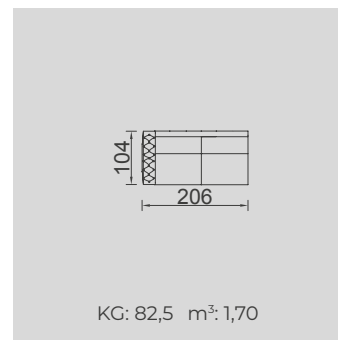

3 Seater Arm Module (Left)

Maserati Armchair (Metal)