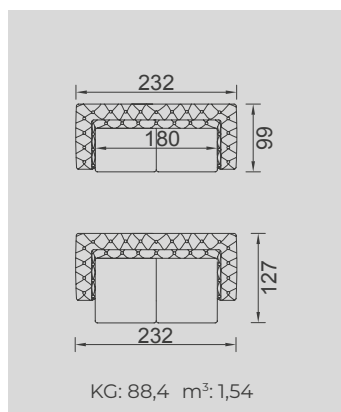

GIOVANNI

- Bed feature (Single Bed)
- Extended seats in depth (Single Bed)
- 35 density high-resilient seat foam
- Frame strengthened with ply-wood (10 year warranty compliance with European norms)
- Seating height 41 cm
- Sofa height 72 cm

3 Sofa