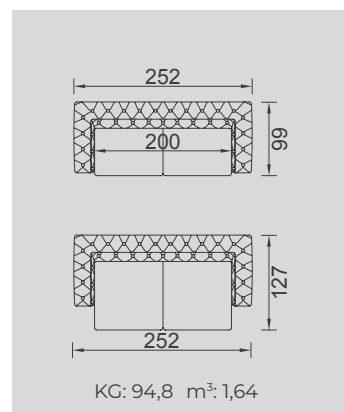

GIOVANNI

- Bed feature (Single Bed)
- Extended seats in depth (Single Bed)
- 35 density high-resilient seat foam
- Frame strengthened with ply-wood (10 year warranty compliance with European norms)
- Seating height 41 cm
- Sofa height 72 cm

4 Sofa