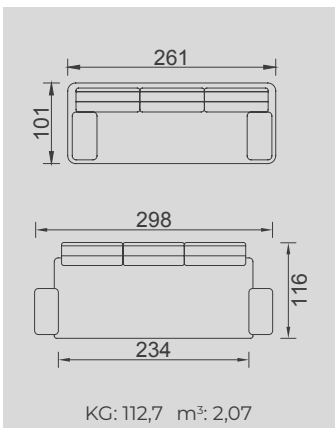

MAESTRO

- Bed feature (DSS mechanism)
- Extended seats in depth(DSS mechanism)
- 35 density high-resillient seat foam
- HYPER sponge on the back
- Frame strengthened with ply-Wooden (10 year warranty compliance with European norms)
- Seating height 41 cm
- Sofa height 82 cm

4 Sofa