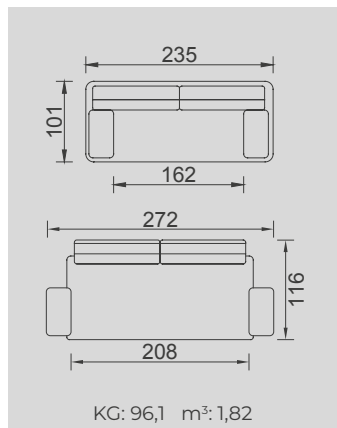

MAESTRO

- Bed feature (DSS mechanism)
- Extended seats in depth(DSS mechanism)
- 35 density high-resillient seat foam
- HYPER sponge on the back
- Frame strengthened with ply-Wooden (10 year warranty compliance with European norms)
- Seating height 41 cm
- Sofa height 82 cm

3 Sofa