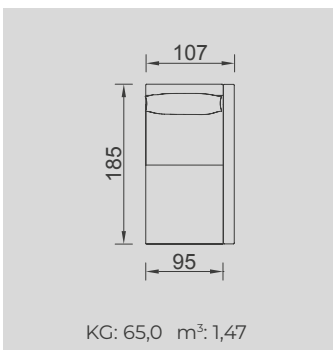

Relaxing Module (Right)