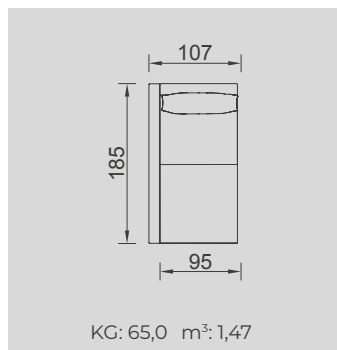

Relaxing Module (Left)