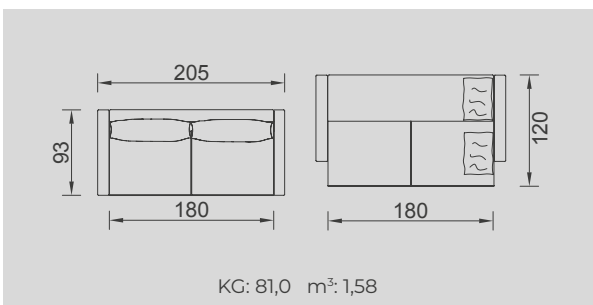

3 Sofa

Relaxing Module (Right)

Relaxing Module (Left)