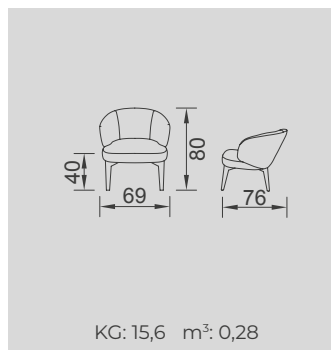

# METROPOL

- Bed feature (Double Bed)
- 35 density high-resilient seat foam
- Goose feather padded back
- Frame strengthened with ply-Wooden (10 year warranty compliance with European norms)
- Seating height 42 cm
- Sofa height 66 cm

3 Sofa

2 Sofa

Corner 3 Seater (Left)

Corner 3 Seater (Right)

Relaxing Module (Right)

Relaxing Module (Left)

Felix Armchair (Wooden)

Marmaris Armchair