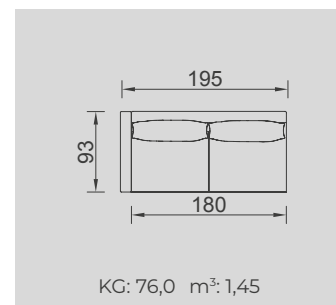

Corner 3 Seater (Left)

Felix Armchair (Wooden)

Marmaris Armchair