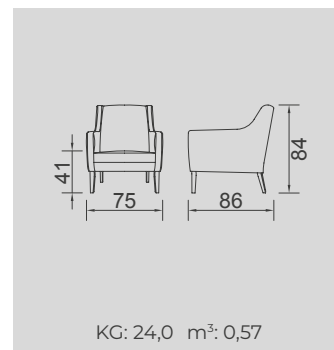

# METROPOL

- Bed feature (Double Bed)
- 35 density high-resilient seat foam
- Goose feather padded back
- Frame strengthened with ply-Wooden (10 year warranty compliance with European norms)
- Seating height 42 cm
- Sofa height 66 cm

3 Sofa

2 Sofa

Corner 3 Seater (Left)

Corner 3 Seater (Right)

Relaxing Module (Right)

Relaxing Module (Left)

Felix Armchair (Wooden)

Marmaris Armchair