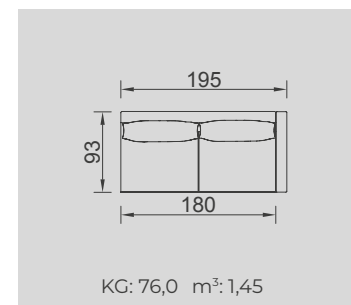

Corner 3 Seater (Right)