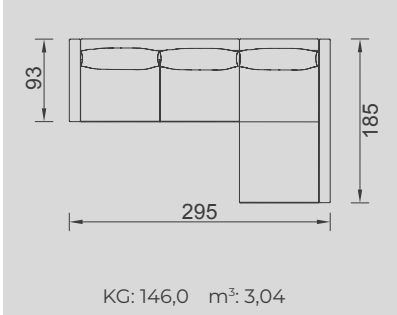

METROPOL

- Bed feature (Double Bed)
- 35 density high-resilient seat foam
- Goose feather padded back
- Frame strengthened with ply-Wooden (10 year warranty compliance with European norms)
- Seating height 42 cm
- Sofa height 66 cm

OPTION 1