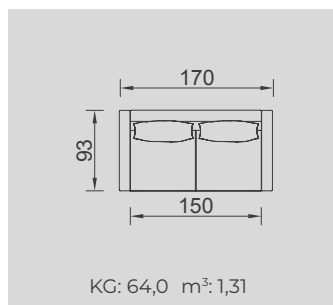

2 Sofa

Relaxing Module (Left)

Felix Armchair (Wooden)