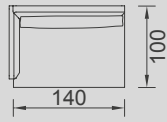

MILAN

- 35 density high-resilient seat foam
- Feather on the back
- Frame strengthened with ply-wood (10 year warranty compliance with European norms)
- Modular structure provides unlimited options
- Seating height 41 cm
- Sofa height 74 cm

<p>90 cm Inter Module</p>  <p>KG: 37,7,5 m³: 0,73</p>	<p>90 cm Arm Module (Left/Right)</p>  <p>KG: 45,0 m³: 0,78</p>	<p>90 cm Single Module</p>  <p>KG: 67,0 m³: 1,24</p>	<p>90 cm Bookcase With Drawer Module (Left)</p>  <p>KG: 52,0 m³: 1,13</p>	<p>90 cm Bookcase With Drawer Module (Right)</p>  <p>KG: 52,0 m³: 1,13</p>
<p>Relaxing Module (Without Arm)</p>  <p>KG: 37,0 m³: 1,09</p>	<p>90 cm Corner Module (Right)</p>  <p>KG: 50,0 m³: 0,85</p>	<p>90 cm Corner Module (Left)</p>  <p>KG: 50,0 m³: 0,85</p>	<p>130 cm Bookcase With Drawer Module (Right)</p>  <p>KG: 59,0 m³: 1,30</p>	<p>130 cm Bookcase With Drawer Module (Left)</p>  <p>KG: 59,0 m³: 1,30</p>
<p>Triangle Pouf</p>  <p>KG: 15,0 m³: 0,21</p>	<p>Relaxing Module Right</p>  <p>KG: 50,3 m³: 1,17</p>	<p>Relaxing Module Left</p>  <p>KG: 50,3 m³: 1,17</p>	<p>130 cm Inter Module</p>  <p>KG: 45,0 m³: 1,12</p>	<p>130 cm Corner Module (Right)</p>  <p>KG: 58,0 m³: 1,18</p>

130 cm Corner
Module (Left)

KG: 58,0 m³: 1,18

130 cm Arm
Module (Left)

KG: 58,0 m³: 1,05

130 cm Arm
Module (Right)

KG: 58,0 m³: 1,05

90x90 cm
Pouf

KG: 23,0 m³: 0,36