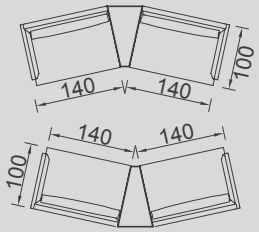

<p>90 cm Inter Module</p>  <p>KG: 37,7,5 m³: 0,73</p>	<p>90 cm Arm Module (Left/Right)</p>  <p>KG: 45,0 m³: 0,78</p>	<p>90 cm Single Module</p>  <p>KG: 67,0 m³: 1,24</p>	<p>90 cm Bookcase With Drawer Module (Left)</p>  <p>KG: 52,0 m³: 1,13</p>	<p>90 cm Bookcase With Drawer Module (Right)</p>  <p>KG: 52,0 m³: 1,13</p>
<p>Relaxing Module (Without Arm)</p>  <p>KG: 37,0 m³: 1,09</p>	<p>90 cm Corner Module (Right)</p>  <p>KG: 50,0 m³: 0,85</p>	<p>90 cm Corner Module (Left)</p>  <p>KG: 50,0 m³: 0,85</p>	<p>130 cm Bookcase With Drawer Module (Right)</p>  <p>KG: 59,0 m³: 1,30</p>	<p>130 cm Bookcase With Drawer Module (Left)</p>  <p>KG: 59,0 m³: 1,30</p>
<p>Triangle Pouf</p>  <p>KG: 15,0 m³: 0,21</p>	<p>Relaxing Module Right</p>  <p>KG: 50,3 m³: 1,17</p>	<p>Relaxing Module Left</p>  <p>KG: 50,3 m³: 1,17</p>	<p>130 cm Inter Module</p>  <p>KG: 45,0 m³: 1,12</p>	<p>130 cm Corner Module (Right)</p>  <p>KG: 58,0 m³: 1,18</p>

130 cm Corner
Module (Left)

KG: 58,0 m³: 1,18

130 cm Arm
Module (Left)

KG: 58,0 m³: 1,05

130 cm Arm
Module (Right)

KG: 58,0 m³: 1,05

90x90 cm
Pouf

KG: 23,0 m³: 0,36

OPTION 6

KG: 255,4 m³: 4,58

OPTION 7

KG: 232,0 m³: 4,20

OPTION 8

KG: 105,0 m³: 1,77

OPTION 9

KG: 131,0 m³: 2,31

OPTION 10

KG: 133,0 m³: 2,68

OPTION 11

KG: 133,0 m³: 2,68

OPTION 12

KG: 141,7 m³: 2,81

OPTION 13

KG: 141,7 m³: 2,81