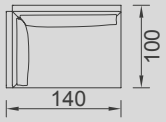

MILAN

- 35 density high-resilient seat foam
- Feather on the back
- Frame strengthened with ply-wood (10 year warranty compliance with European norms)
- Modular structure provides unlimited options
- Seating height 41 cm
- Sofa height 74 cm

<p>90 cm Inter Module</p>  <p>KG: 37,7,5 m³: 0,73</p>	<p>90 cm Arm Module (Left/Right)</p>  <p>KG: 45,0 m³: 0,78</p>	<p>90 cm Single Module</p>  <p>KG: 67,0 m³: 1,24</p>	<p>90 cm Bookcase With Drawer Module (Left)</p>  <p>KG: 52,0 m³: 1,13</p>	<p>90 cm Bookcase With Drawer Module (Right)</p>  <p>KG: 52,0 m³: 1,13</p>
<p>Relaxing Module (Without Arm)</p>  <p>KG: 37,0 m³: 1,09</p>	<p>90 cm Corner Module (Right)</p>  <p>KG: 50,0 m³: 0,85</p>	<p>90 cm Corner Module (Left)</p>  <p>KG: 50,0 m³: 0,85</p>	<p>130 cm Bookcase With Drawer Module (Right)</p>  <p>KG: 59,0 m³: 1,30</p>	<p>130 cm Bookcase With Drawer Module (Left)</p>  <p>KG: 59,0 m³: 1,30</p>
<p>Triangle Pouf</p>  <p>KG: 15,0 m³: 0,21</p>	<p>Relaxing Module Right</p>  <p>KG: 50,3 m³: 1,17</p>	<p>Relaxing Module Left</p>  <p>KG: 50,3 m³: 1,17</p>	<p>130 cm Inter Module</p>  <p>KG: 45,0 m³: 1,12</p>	<p>130 cm Corner Module (Right)</p>  <p>KG: 58,0 m³: 1,18</p>

130 cm Corner
Module (Left)

KG: 58,0 m³: 1,18

130 cm Arm
Module (Left)

KG: 58,0 m³: 1,05

130 cm Arm
Module (Right)

KG: 58,0 m³: 1,05

90x90 cm
Pouf

KG: 23,0 m³: 0,36