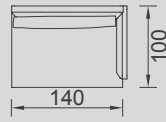

MILAN

- 35 density high-resilient seat foam
- Feather on the back
- Frame strengthened with ply-wood (10 year warranty compliance with European norms)
- Modular structure provides unlimited options
- Seating height 41 cm
- Sofa height 74 cm

<p>90 cm Inter Module</p>  <p>KG: 37,7,5 m³: 0,73</p>	<p>90 cm Arm Module (Left/Right)</p>  <p>KG: 45,0 m³: 0,78</p>	<p>90 cm Single Module</p>  <p>KG: 67,0 m³: 1,24</p>	<p>90 cm Bookcase With Drawer Module (Left)</p>  <p>KG: 52,0 m³: 1,13</p>	<p>90 cm Bookcase With Drawer Module (Right)</p>  <p>KG: 52,0 m³: 1,13</p>
<p>Relaxing Module (Without Arm)</p>  <p>KG: 37,0 m³: 1,09</p>	<p>90 cm Corner Module (Right)</p>  <p>KG: 50,0 m³: 0,85</p>	<p>90 cm Corner Module (Left)</p>  <p>KG: 50,0 m³: 0,85</p>	<p>130 cm Bookcase With Drawer Module (Right)</p>  <p>KG: 59,0 m³: 1,30</p>	<p>130 cm Bookcase With Drawer Module (Left)</p>  <p>KG: 59,0 m³: 1,30</p>
<p>Triangle Pouf</p>  <p>KG: 15,0 m³: 0,21</p>	<p>Relaxing Module Right</p>  <p>KG: 50,3 m³: 1,17</p>	<p>Relaxing Module Left</p>  <p>KG: 50,3 m³: 1,17</p>	<p>130 cm Inter Module</p>  <p>KG: 45,0 m³: 1,12</p>	<p>130 cm Corner Module (Right)</p>  <p>KG: 58,0 m³: 1,18</p>

130 cm Corner
Module (Left)

KG: 58,0 m³: 1,18

130 cm Arm
Module (Left)

KG: 58,0 m³: 1,05

130 cm Arm
Module (Right)

KG: 58,0 m³: 1,05

90x90 cm
Pouf

KG: 23,0 m³: 0,36

130x90 cm
Pouf

KG: 30,0 m³: 0,51

90 cm Bookcase

KG: 24,0 m³: 0,51

130cm Bookcase

KG: 30,8 m³: 0,19

OPTION 1

KG: 90,0 m³: 1,56