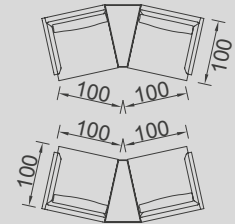

<p>90 cm Inter Module</p>  <p>KG: 37,7,5 m³: 0,73</p>	<p>90 cm Arm Module (Left/Right)</p>  <p>KG: 45,0 m³: 0,78</p>	<p>90 cm Single Module</p>  <p>KG: 67,0 m³: 1,24</p>	<p>90 cm Bookcase With Drawer Module (Left)</p>  <p>KG: 52,0 m³: 1,13</p>	<p>90 cm Bookcase With Drawer Module (Right)</p>  <p>KG: 52,0 m³: 1,13</p>
<p>Relaxing Module (Without Arm)</p>  <p>KG: 37,0 m³: 1,09</p>	<p>90 cm Corner Module (Right)</p>  <p>KG: 50,0 m³: 0,85</p>	<p>90 cm Corner Module (Left)</p>  <p>KG: 50,0 m³: 0,85</p>	<p>130 cm Bookcase With Drawer Module (Right)</p>  <p>KG: 59,0 m³: 1,30</p>	<p>130 cm Bookcase With Drawer Module (Left)</p>  <p>KG: 59,0 m³: 1,30</p>
<p>Triangle Pouf</p>  <p>KG: 15,0 m³: 0,21</p>	<p>Relaxing Module Right</p>  <p>KG: 50,3 m³: 1,17</p>	<p>Relaxing Module Left</p>  <p>KG: 50,3 m³: 1,17</p>	<p>130 cm Inter Module</p>  <p>KG: 45,0 m³: 1,12</p>	<p>130 cm Corner Module (Right)</p>  <p>KG: 58,0 m³: 1,18</p>

130 cm Corner
Module (Left)

KG: 58,0 m³: 1,18

130 cm Arm
Module (Left)

KG: 58,0 m³: 1,05

130 cm Arm
Module (Right)

KG: 58,0 m³: 1,05

90x90 cm
Pouf

KG: 23,0 m³: 0,36

OPTION 6

KG: 255,4 m³: 4,58

OPTION 7

KG: 232,0 m³: 4,20

OPTION 8

KG: 105,0 m³: 1,77

OPTION 9

KG: 131,0 m³: 2,31

OPTION 10

KG: 133,0 m³: 2,68

OPTION 11

KG: 133,0 m³: 2,68

OPTION 12

KG: 141,7 m³: 2,81

OPTION 13

KG: 141,7 m³: 2,81