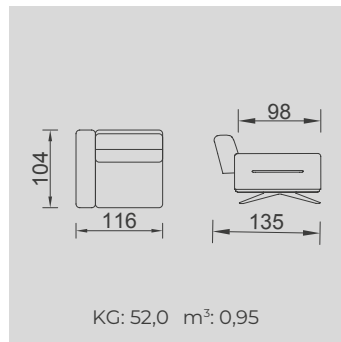

Metal Leg Color

RAL 9005 BLACK

Wooden Based Color

MATT ANTRACITE

MATT WHITE

BRIGHT WHITE

WALNUT

MATT ECRU

SMOKED OAK

CREAM

CRIMSON FUME

MATT BLACK

BRIGHT BLACK

GRAY

Arm Module (Left)