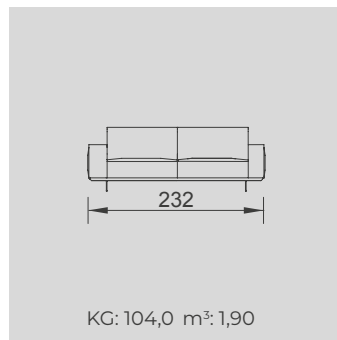

MOROCCO

- Bed feature (DSS mechanism)
- Extended seats in depth (DSS mechanism)
- 35 density high-resilient seat foam
- Frame strengthened with ply-Wooden (10 year warranty compliance with European norms)
- Seating height 40 cm
- Sofa height 85 cm

Metal Leg Color

RAL 9005 BLACK

Wooden Based Color

MATT ANTRACITE

MATT WHITE

BRIGHT WHITE

WALNUT

MATT ECRU

SMOKED OAK

CREAM

CRIMSON FUME

MATT BLACK

BRIGHT BLACK

GRAY

3 Sofa