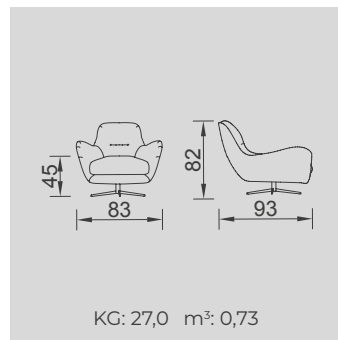

MOROCCO

- Bed feature (DSS mechanism)
- Extended seats in depth (DSS mechanism)
- 35 density high-resilient seat foam
- Frame strengthened with ply-Wooden (10 year warranty compliance with European norms)
- Seating height 40 cm
- Sofa height 85 cm

Inter Module

Corner Module

Relaxing Module (Left)

Relaxing Module (Right)

4 Sofa

3 Sofa

Moi Armchair (Metal)

Moi Armchair (Wooden)

OPTION 1

KG: 104,0 m³: 1,90

OPTION 2

KG: 134,5 m³: 2,30

OPTION 3

KG: 165,0 m³: 2,70

OPTION 4

KG: 163,3 m³: 3,21

OPTION 5

KG: 163,3 m³: 3,21

OPTION 6

KG: 196,8 m³: 3,61

OPTION 7

KG: 175,3 m³: 3,22

OPTION 8

KG: 206,1 m³: 3,62