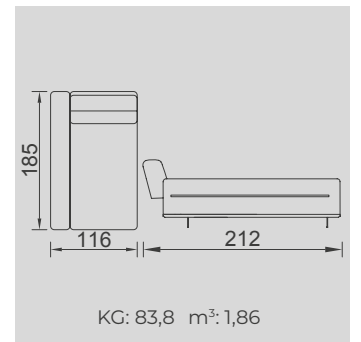

Relaxing Module (Left)