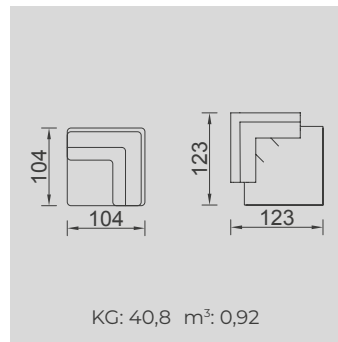

Corner Module