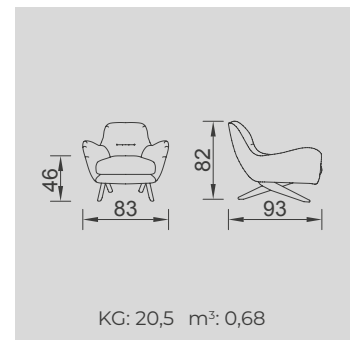

MOROCCO

- Bed feature (DSS mechanism)
- Extended seats in depth (DSS mechanism)
- 35 density high-resilient seat foam
- Frame strengthened with ply-Wooden (10 year warranty compliance with European norms)
- Seating height 40 cm
- Sofa height 85 cm

Inter Module

Corner Module

Relaxing Module (Left)

Relaxing Module (Right)

4 Sofa

3 Sofa

Moi Armchair (Metal)

Moi Armchair (Wooden)

OPTION 1

KG: 104,0 m³: 1,90

OPTION 2

KG: 134,5 m³: 2,30

OPTION 3

KG: 165,0 m³: 2,70

OPTION 4

KG: 163,3 m³: 3,21

OPTION 5

KG: 163,3 m³: 3,21

OPTION 6

KG: 196,8 m³: 3,61

OPTION 7

KG: 175,3 m³: 3,22

OPTION 8

KG: 206,1 m³: 3,62