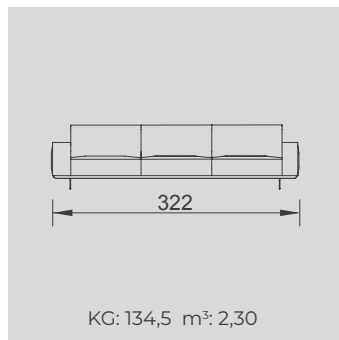

MOROCCO

- Bed feature (DSS mechanism)
- Extended seats in depth (DSS mechanism)
- 35 density high-resilient seat foam
- Frame strengthened with ply-Wooden (10 year warranty compliance with European norms)
- Seating height 40 cm
- Sofa height 85 cm

Metal Leg Color

RAL 9005 BLACK

Wooden Based Color

MATT ANTRACITE

MATT WHITE

BRIGHT WHITE

WALNUT

MATT ECRU

SMOKED OAK

CREAM

CRIMSON FUME

MATT BLACK

BRIGHT BLACK

GRAY

4 Sofa