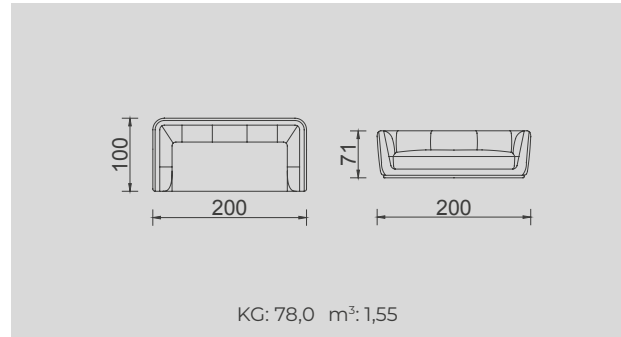

PHANTOM

- 35 density high-resilient seat foam
- HYPER sponge on the back
- Frame strengthened with ply-Wooden (10 year warranty compliance with European norms)
- Seating height 38 cm
- Sofa height 71 cm

Metal Leg
Color

GOLD

2.5 Sofa