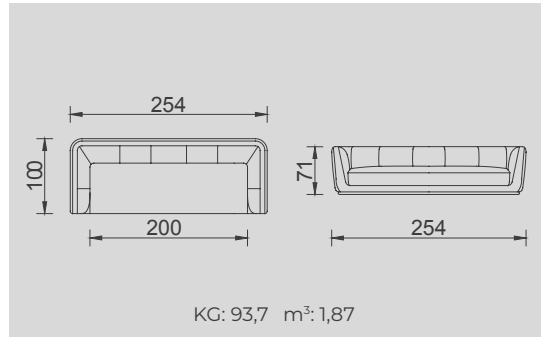

Metal Leg
Color

GOLD

4 Sofa