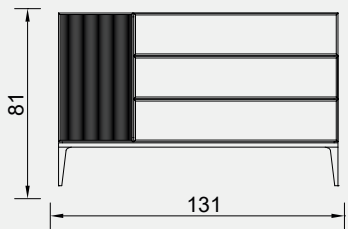

Toronto Bedroom

Wardrobe

Dresser
Without Mirror

Dresser
Without Mirror

Mirror

Bed 160

Bed 180

Nightstand
(2 Pcs.)