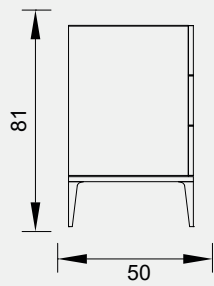

Toronto Bedroom

Wardrobe

Dresser
Without Mirror

Dresser
Without Mirror

Mirror

Bed 160

Bed 180

Nightstand
(2 Pcs.)