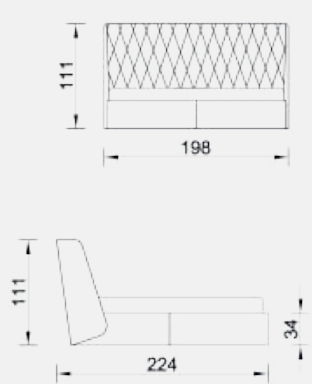

Toronto Bedroom

Wardrobe

Dresser
Without Mirror

Dresser
Without Mirror

Mirror

Bed 160

Bed 180

Nightstand
(2 Pcs.)