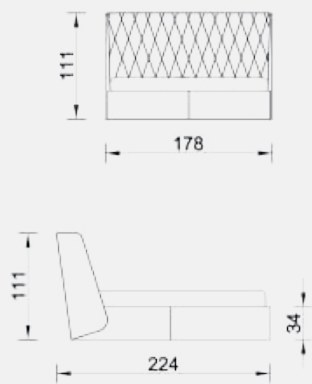

Toronto Bedroom

Wardrobe

Dresser
Without Mirror

Dresser
Without Mirror

Mirror

Bed 160

Bed 180

Nightstand
(2 Pcs.)