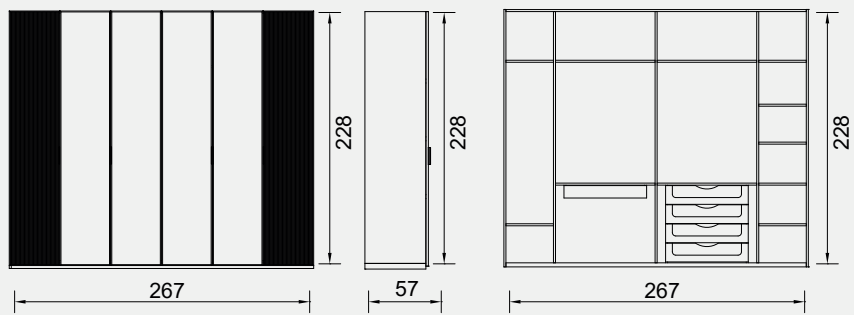

Toronto Bedroom

Wardrobe

Dresser
Without Mirror

Dresser
Without Mirror

Mirror

Bed 160

Bed 180

Nightstand
(2 Pcs.)